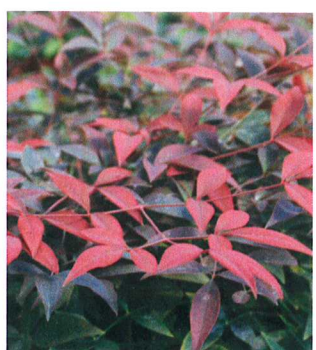

Flirt™
Nandina

-1-2' H x 1.5-2' W
-Hardy to zones 6-11
-Full sun / part shade